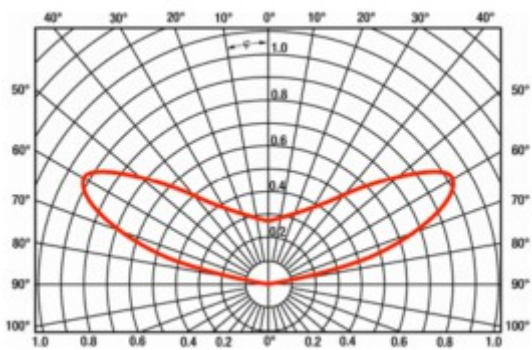

# RB-3030-Yx-LENS170

		RB-3030-3x-LENS170	RB-3030-6x-LENS170	RB-3030-12x-LENS170
Power	Rated voltage	24Vdc +/- 5%		
	Power consumption	3,6W	7,2W	14,4W
	Current consumption of one module	0.15A	0.3A	0.6A
	Max QTY/Serie	12 pcs.	6 pcs.	3 pcs.
LEDs	Dimensions of LEDs	3030		
	Number of diodes in module (Y)	Y = 3	Y = 6	Y = 12
	Color of Light	X = W-white (6000-8000K), Typical 7000K X = NW- 4000K X = WW- 3000K x - CW- 9000K		
	Flux	W- 285 lm	W- 575 lm	W- 1100 lm
	Luminous efficacy	79 lm/W		
	Beam angle	170°		
	Lifetime	50 K hours		
	Properties	Protection	IP 20	
Working temperature		-25°C ... +55°C		
Dimensions	Height, width, length	7,2 x 20 x 240 mm	7,2 x 20 x 480 mm	7,2x20x960 mm
Montage	Bonding	Yes		
	Screwing	Yes		
	Hole size	M3		
Others	Housing material	Aluminium		
	Number of modules per 1mb	4 pcs.	2 pcs.	1 pcs.
Packing	Dimensions	65x31x30 cm	65x31x30 cm	124x20x20 cm
	Tray	48 pcs.	24 pcs.	12 pcs.
	Box	480 pcs.	240 pcs.	60 pcs.

## ◆ DIMENSIONS

Dimensions: mm

## ◆ BEAM ANGLE