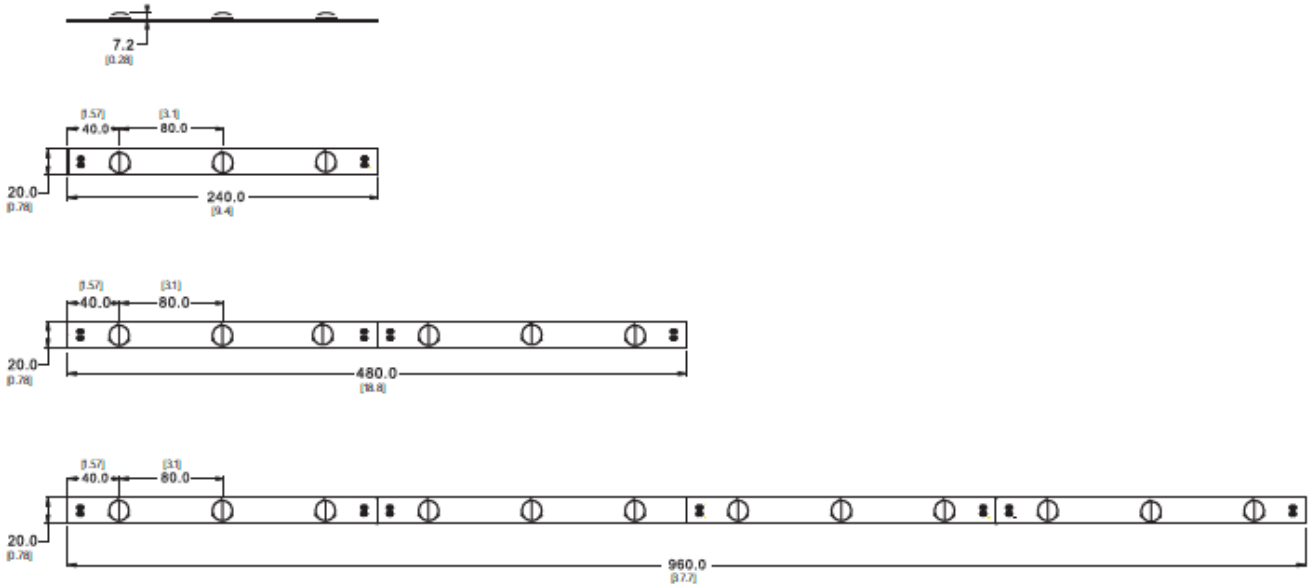

# RB-3030-Yx-LENS170

		RB-3030-3x-LENS170	RB-3030-6x-LENS170	RB-3030-12x-LENS170
Power	Rated voltage	24Vdc +/- 5%		
	Power consumption	3,6W	7,2W	14,4W
	Current consumption of one module	0.15A	0.3A	0.6A
	Max QTY/Serie	12 pcs.	6 pcs.	3 pcs.
LEDs	Dimensions of LEDs	3030		
	Number of diodes in module (Y)	Y = 3	Y = 6	Y = 12
	Color of Light	X = W-white (6000-8000K), Typical 7000K X = NW- 4000K X = WW- 3000K x - CW- 9000K		
	Flux	W- 285 lm	W- 575 lm	W- 1100 lm
	Luminous efficacy	79 lm/W		
	Beam angle	170°		
	Lifetime	50 K hours		
	Properties	Protection	IP 20	
Working temperature		-25°C ... +55°C		
Dimensions	Height, width, length	7,2 x 20 x 240 mm	7,2 x 20 x 480 mm	7,2x20x960 mm
Montage	Bonding	Yes		
	Screwing	Yes		
	Hole size	M3		
Others	Housing material	Aluminium		
	Number of modules per 1mb	4 pcs.	2 pcs.	1 pcs.
Packing	Dimensions	65x31x30 cm	65x31x30 cm	124x20x20 cm
	Tray	48 pcs.	24 pcs.	12 pcs.
	Box	480 pcs.	240 pcs.	60 pcs.

## ◆ DIMENSIONS

Dimensions: mm