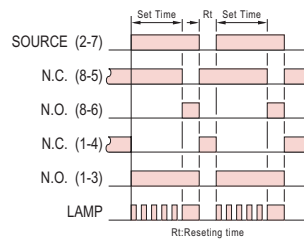

TYPE SELECTION :

Type	AH4CN-R	AH4CN-RG
Time range	8 Ranges: 9.99S / 99.9S / 999S / 99.9M / 999M / 99.9H / 999H / 9990H	
Output contact	Mode A / B	G Type

CONNECTION :

2C, Mode A

1A1C, Mode B

G Type

TIMING CHART :

2C, Mode A

1A1C, Mode B

G Type

DIMENSIONS : (mm)

N type(Surface Mounting): Using P2CF-08 or PF085A Socket

Y type(Flush Mounting): Using Y50 Frame & US-08 Socket or P3G-08 Socket

ANLY ELECTRONICS CO., LTD.

<http://www.anly.com.tw>