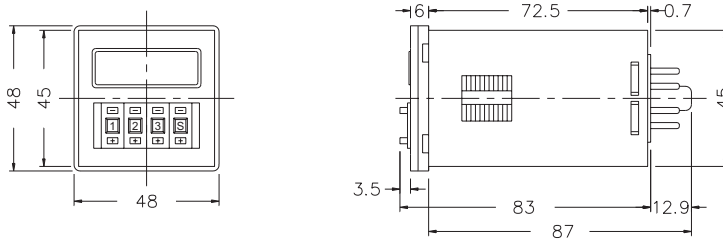

2C, Mode A

1A1C, Mode B

G Type

DIMENSIONS : (mm)

N type(Surface Mounting): Using P2CF-08 or PF085A Socket

Y type(Flush Mounting): Using Y50 Frame & US-08 Socket or P3G-08 Socket

ANLY ELECTRONICS CO., LTD.

<http://www.anly.com.tw>