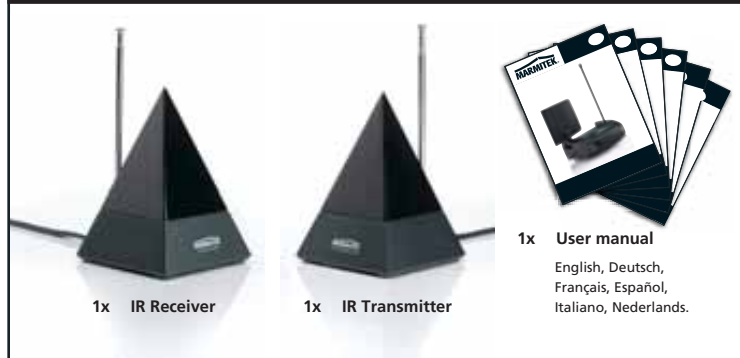

Set includes

Order information

Powermid XL™	EU version	Art.nr. 08900
	UK version	Art.nr. 08924
Giftbox	Size (L x W x H)	260 x 95 x 150 mm